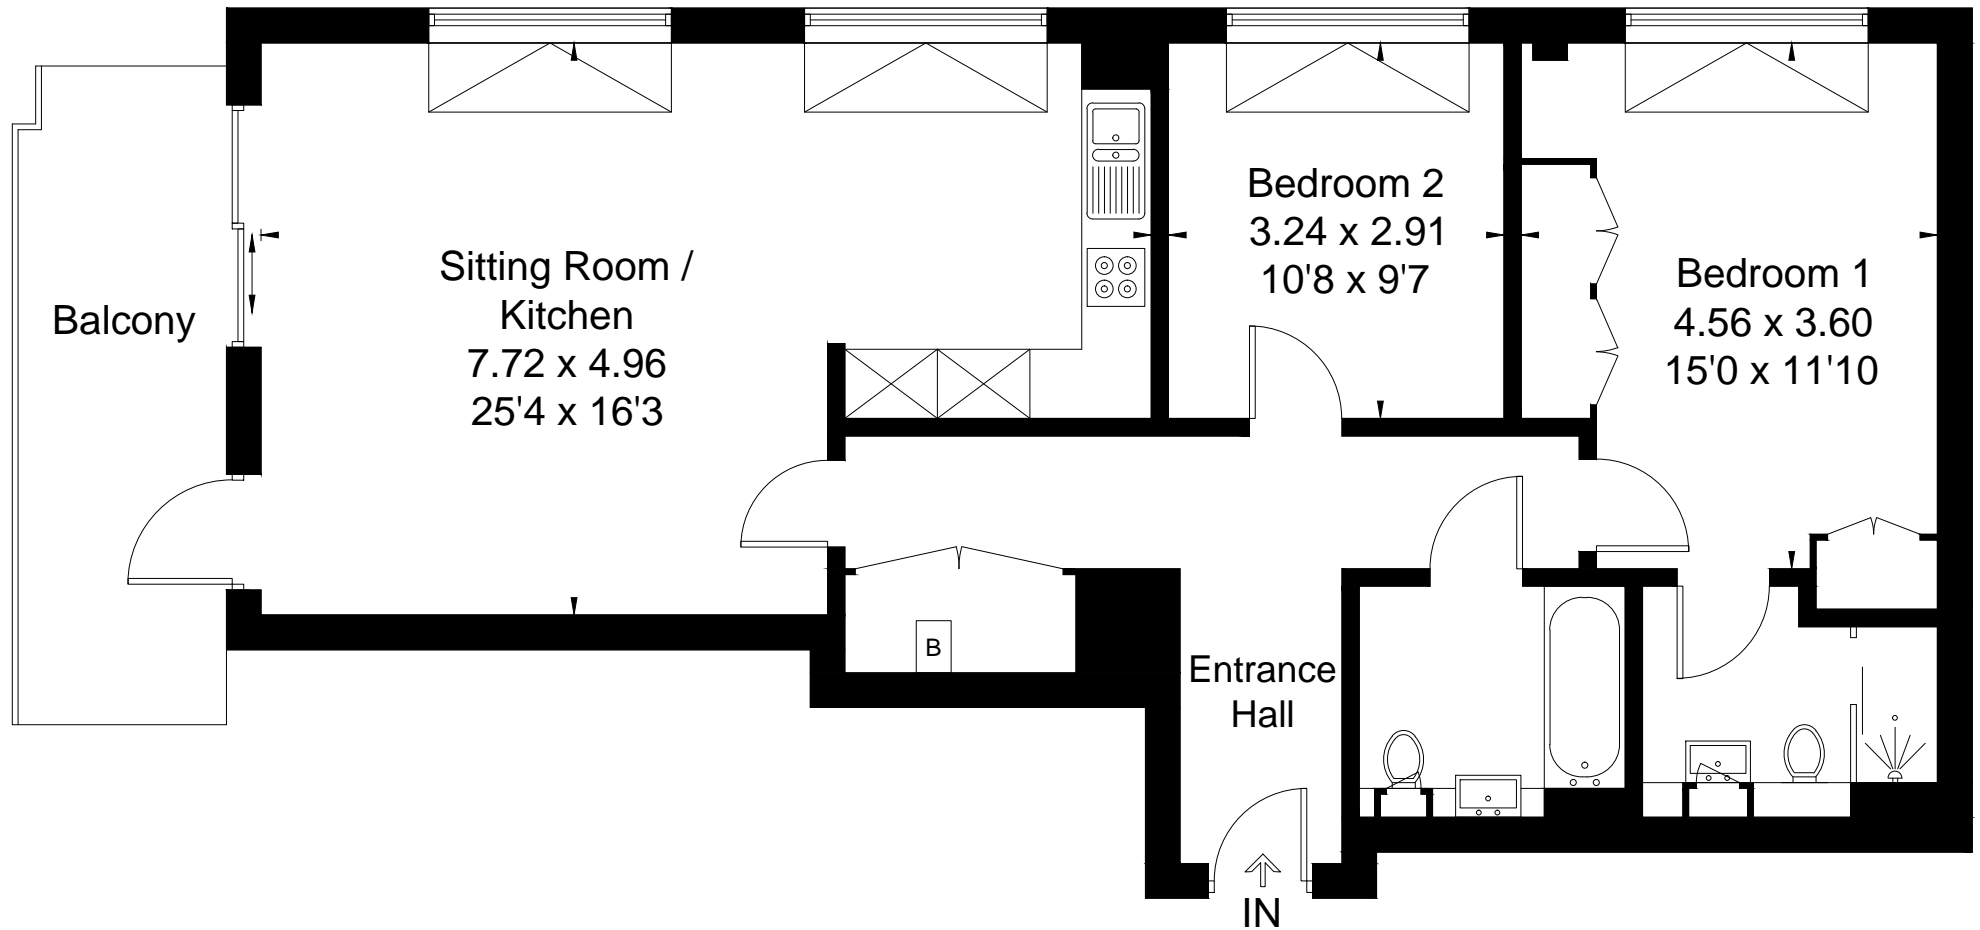

The Langridge House

Gross Internal Area (approx) = 85.8 sq m / 923 sq ft

For identification only. Not to scale.

© Floorplanz Ltd

Plot 12.03.02 - Third Floor