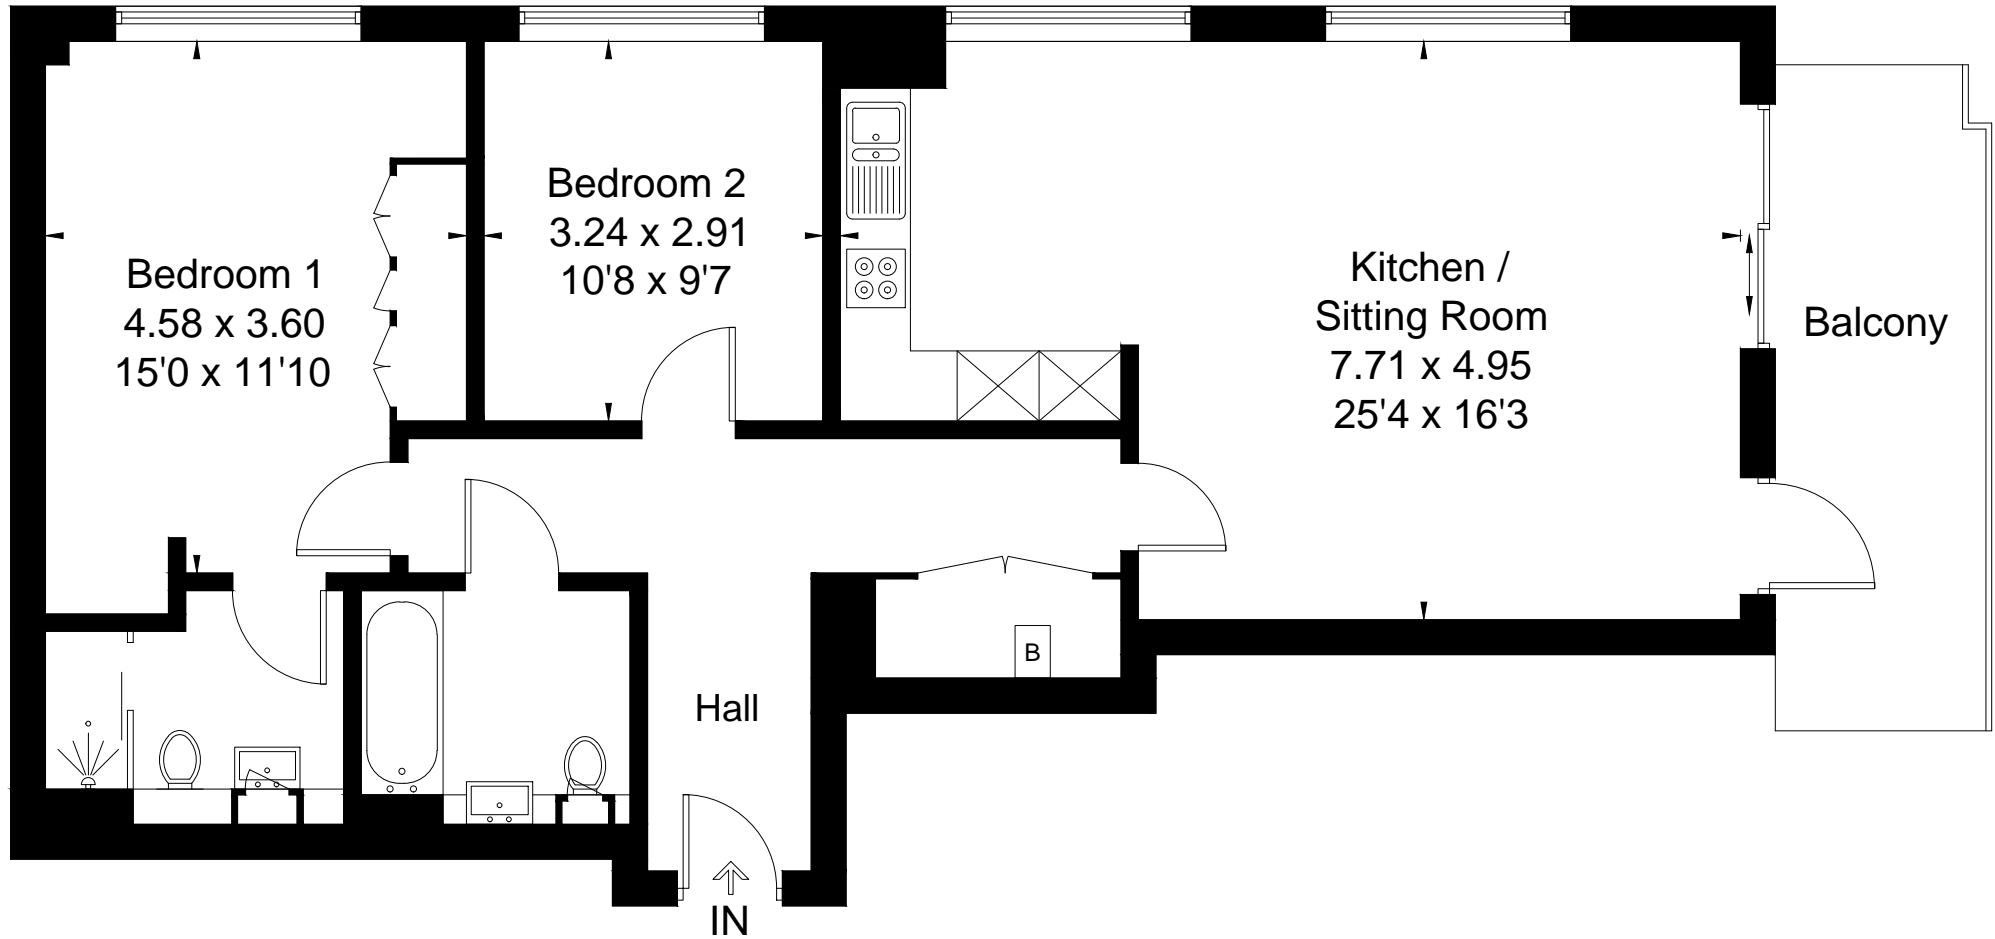

# The Langridge House

Gross Internal Area (approx) = 85.7 sq m / 922 sq ft

For identification only. Not to scale.

© Floorplanz Ltd

Plot 12.01.03 - First Floor