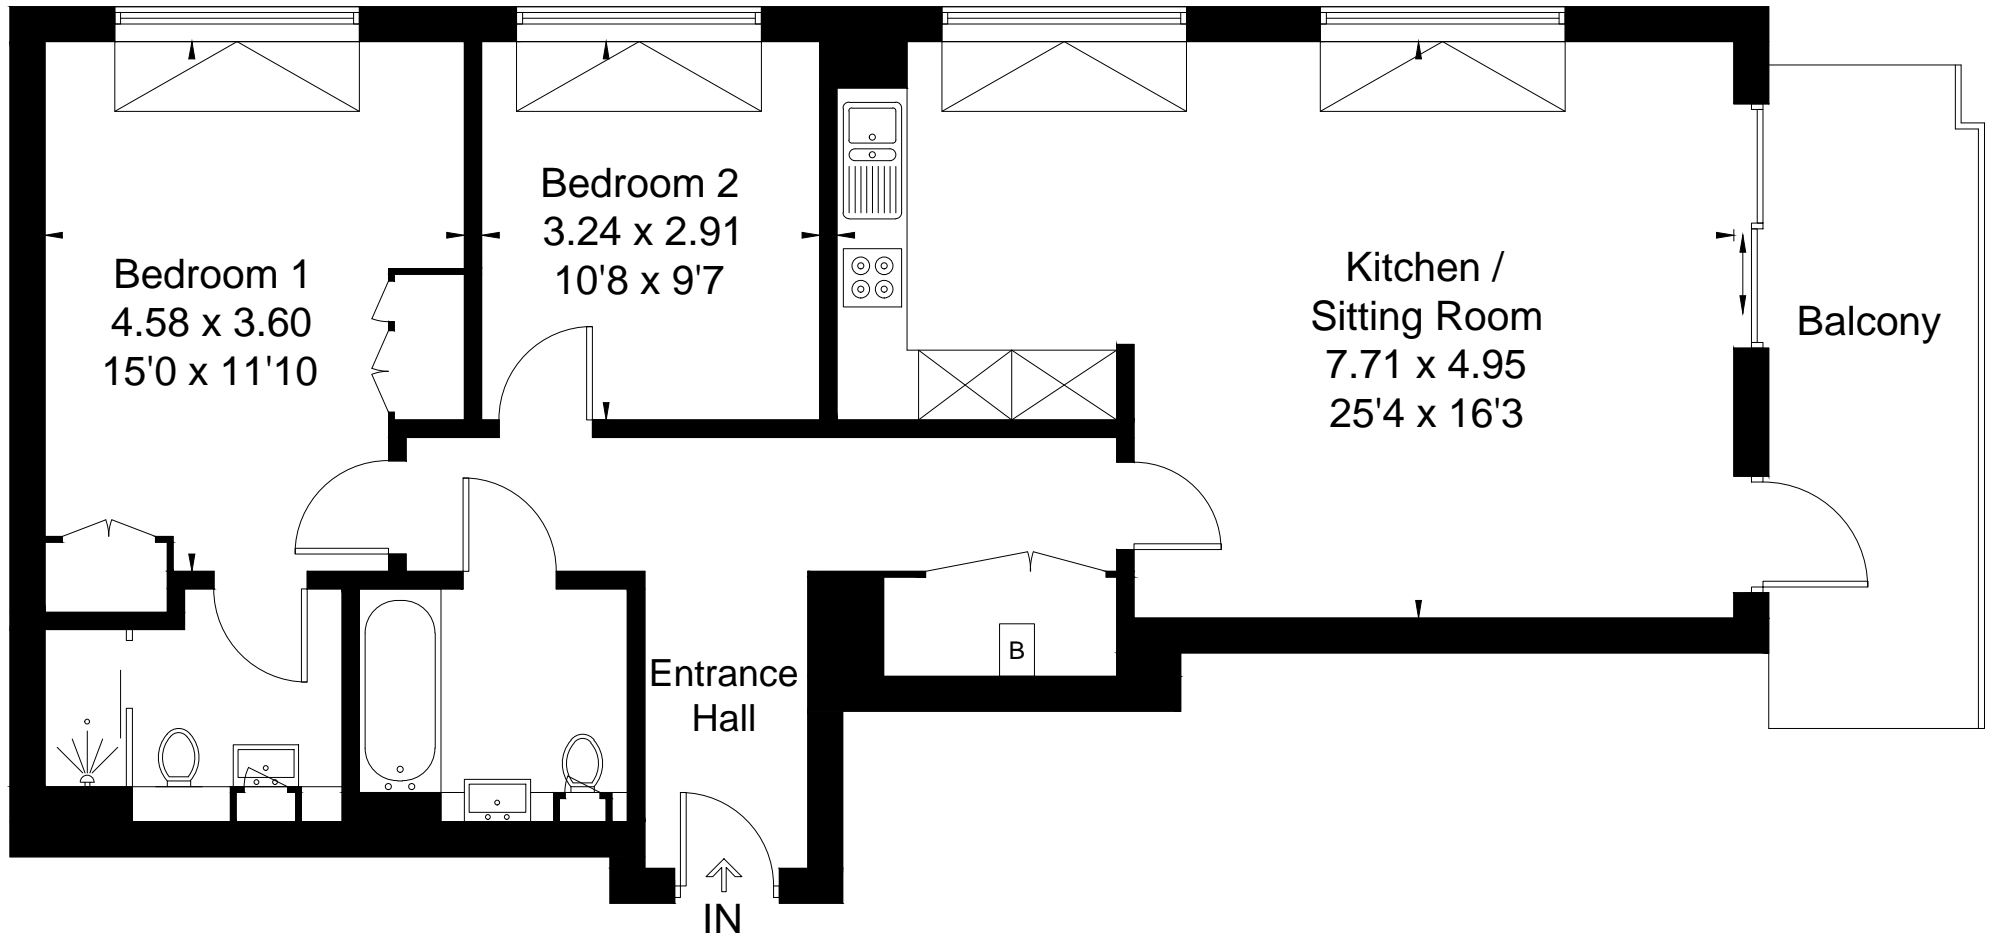

The Langridge House

Gross Internal Area (approx) = 85.7 sq m / 922 sq ft

For identification only. Not to scale.

© Floorplanz Ltd

Plot 12.03.03 - Third Floor